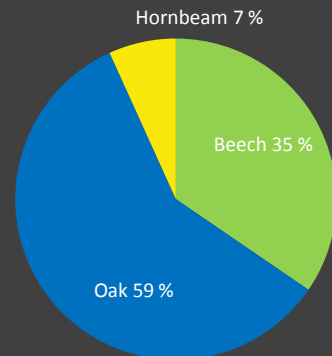

Technical information

Name: **Sägbrunn**

PBI: **31**

Forest type: **Beech-oak**

DE

Topic:

Positive selection of elite and habitat trees

State/ Region	Owner	Year of establishment	Size
Steigerwald, Bavaria	Freistaat Bayern, Bavarian State Forest Enterprise (BaySF)	2014	0.3 ha
Altitude [m.a.s.l.]	Mean annual precipitation [mm]	Mean annual temperature [°C]	Natural forest community
270	750	8.5	Galio-Fagetum
Number of trees [N/ha]	Basal area [m ² /ha]	Volume [m ³ /ha]	Habitat value [points]
306	38.9	412.4	6 043

DBH distribution

Tree species distribution [% Volume]

Marteloscope map:

Tree species	N [#]	N/ha [#]	BA [m ²]	BA/ha [m ²]	V [m ³]	V/ha [m ³]
Beech	36	128	3.5	12.5	40.1	142.5
Oak	26	92	6.1	21.6	68.1	242.0
Hornbeam	24	85	1.4	4.8	7.9	27.9
Total	86	306	10.9	38.9	40.0	412.4