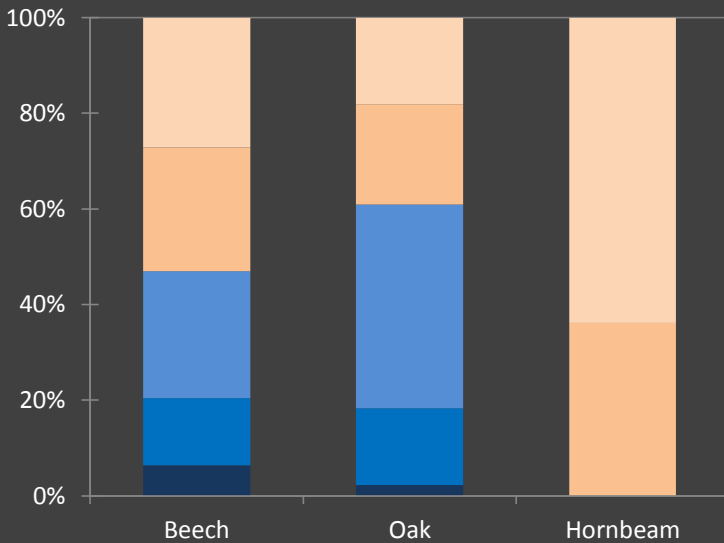

Technical information

Name: **Sägbrunn**

PBI: **31**

Forest type: **Beech-oak**

DE

Topic:

Positive selection of elite and habitat trees

State/ Region	Owner	Year of establishment	Size
Steigerwald, Bavaria	Freistaat Bayern, Bavarian State Forest Enterprise (BaySF)	2014	0.3 ha
Altitude [m.a.s.l.]	Mean annual precipitation [mm]	Mean annual temperature [°C]	Natural forest community
270	750	8.5	Galio-Fagetum
Number of trees [N/ha]	Basal area [m ² /ha]	Volume [m ³ /ha]	Habitat value [points]
306	38.9	412.4	6 043

DBH distribution

Tree species distribution [% Volume]

Marteloscope map:

Tree species	N [#]	N/ha [#]	BA [m ²]	BA/ha [m ²]	V [m ³]	V/ha [m ³]
Beech	36	128	3.5	12.5	40.1	142.5
Oak	26	92	6.1	21.6	68.1	242.0
Hornbeam	24	85	1.4	4.8	7.9	27.9
Total	86	306	10.9	38.9	40.0	412.4

Timber quality

Microhabitats

per tree species

Thematic maps:

Contact:

Ulrich Mergner
Forstbetrieb Ebrach (BaySF)
Marktplatz 2
D-96157 Ebrach

Tel: +49 9553 9897 0
info-ebrach@baysf.de