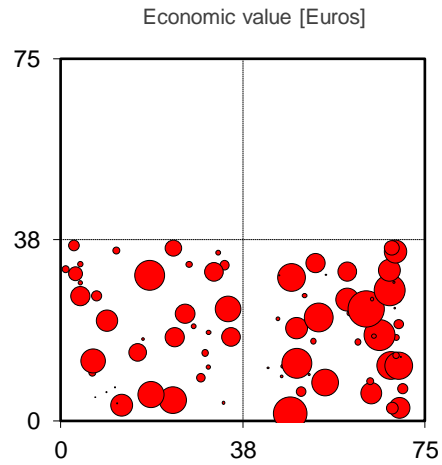

DBH distribution

Tree species distribution [% Volume]

Marteloscope map:

Tree species	N [#]	N/ha [#]	BA [m ²]	BA/ha [m ²]	V [m ³]	V/ha [m ³]
Beech	36	128	3.5	12.5	40.1	142.5
Oak	26	92	6.1	21.6	68.1	242.0
Hornbeam	24	85	1.4	4.8	7.9	27.9
Total	86	306	10.9	38.9	40.0	412.4

Timber quality

Microhabitats

per tree species

Thematic maps:

Contact:

Ulrich Mergner
Forstbetrieb Ebrach (BaySF)
Marktplatz 2
D-96157 Ebrach

Tel: +49 9553 9897 0
info-ebrach@baysf.de