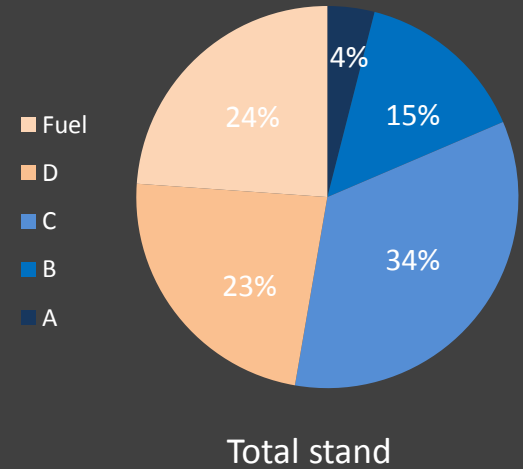

Technical information

Name: **Sägbrunn**

PBI: **31**

Forest type: **Beech-oak**

DE

Topic:

Positive selection of elite and habitat trees

State/ Region	Owner	Year of establishment	Size
Steigerwald, Bavaria	Freistaat Bayern, Bavarian State Forest Enterprise (BaySF)	2014	0.3 ha
Altitude [m.a.s.l.]	Mean annual precipitation [mm]	Mean annual temperature [°C]	Natural forest community
270	750	8.5	Galio-Fagetum
Number of trees [N/ha]	Basal area [m ² /ha]	Volume [m ³ /ha]	Habitat value [points]
306	38.9	412.4	6 043

DBH distribution

Tree species distribution [% Volume]

Marteloscope map:

Tree species	N [#]	N/ha [#]	BA [m ²]	BA/ha [m ²]	V [m ³]	V/ha [m ³]
Beech	36	128	3.5	12.5	40.1	142.5
Oak	26	92	6.1	21.6	68.1	242.0
Hornbeam	24	85	1.4	4.8	7.9	27.9
Total	86	306	10.9	38.9	40.0	412.4

Timber quality

Microhabitats

per tree species

Thematic maps:

Contact:

Ulrich Mergner
Forstbetrieb Ebrach (BaySF)
Marktplatz 2
D-96157 Ebrach

Tel: +49 9553 9897 0
info-ebrach@baysf.de