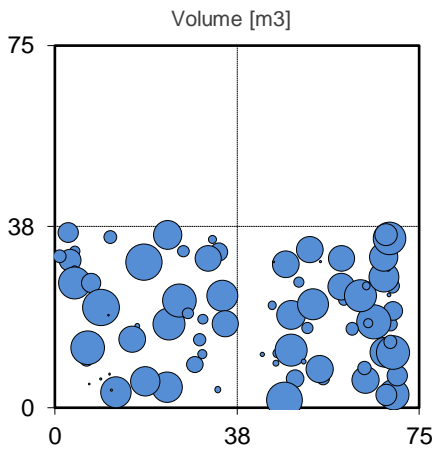

DBH distribution

Tree species distribution [% Volume]

Marteloscope map:

Tree species	N [#]	N/ha [#]	BA [m ²]	BA/ha [m ²]	V [m ³]	V/ha [m ³]
Beech	36	128	3.5	12.5	40.1	142.5
Oak	26	92	6.1	21.6	68.1	242.0
Hornbeam	24	85	1.4	4.8	7.9	27.9
Total	86	306	10.9	38.9	40.0	412.4

Timber quality

Microhabitats

per tree species

Thematic maps:

Contact:

Ulrich Mergner
Forstbetrieb Ebrach (BaySF)
Marktplatz 2
D-96157 Ebrach

Tel: +49 9553 9897 0
info-ebrach@baysf.de