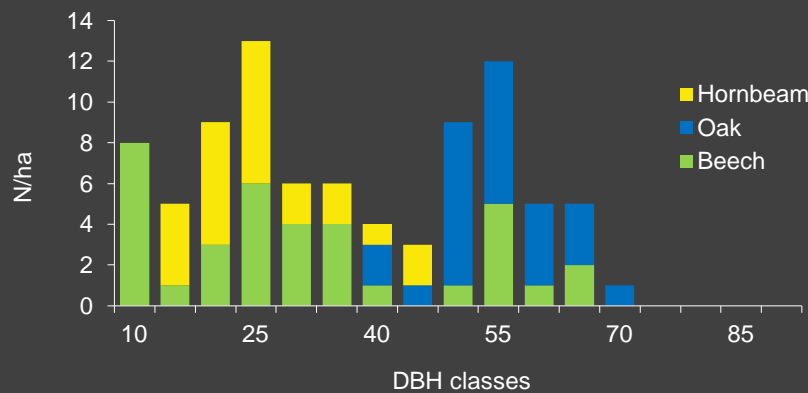

Technical information

Name: **Sägbrunn**

PBI: **31**

Forest type: **Beech-oak**

DE

Topic:

Positive selection of elite and habitat trees

State/ Region	Owner	Year of establishment	Size
Steigerwald, Bavaria	Freistaat Bayern, Bavarian State Forest Enterprise (BaySF)	2014	0.3 ha
Altitude [m.a.s.l.]	Mean annual precipitation [mm]	Mean annual temperature [°C]	Natural forest community
270	750	8.5	Galio-Fagetum
Number of trees [N/ha]	Basal area [m ² /ha]	Volume [m ³ /ha]	Habitat value [points]
306	38.9	412.4	6 043

DBH distribution

Tree species distribution [% Volume]

Marteloscope map:

Tree species	N [#]	N/ha [#]	BA [m ²]	BA/ha [m ²]	V [m ³]	V/ha [m ³]
Beech	36	128	3.5	12.5	40.1	142.5
Oak	26	92	6.1	21.6	68.1	242.0
Hornbeam	24	85	1.4	4.8	7.9	27.9
Total	86	306	10.9	38.9	40.0	412.4