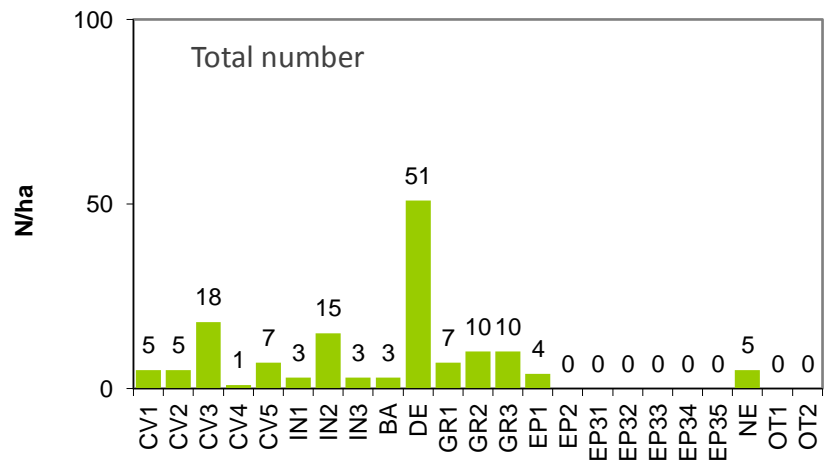

Technical information

Name: **Sägbrunn**

PBI: **31**

Forest type: **Beech-oak**

DE

Topic:

Positive selection of elite and habitat trees

State/ Region	Owner	Year of establishment	Size
Steigerwald, Bavaria	Freistaat Bayern, Bavarian State Forest Enterprise (BaySF)	2014	0.3 ha
Altitude [m.a.s.l.]	Mean annual precipitation [mm]	Mean annual temperature [°C]	Natural forest community
270	750	8.5	Galio-Fagetum
Number of trees [N/ha]	Basal area [m ² /ha]	Volume [m ³ /ha]	Habitat value [points]
306	38.9	412.4	6 043

DBH distribution

Tree species distribution [% Volume]

Marteloscope map:

Tree species	N [#]	N/ha [#]	BA [m ²]	BA/ha [m ²]	V [m ³]	V/ha [m ³]
Beech	36	128	3.5	12.5	40.1	142.5
Oak	26	92	6.1	21.6	68.1	242.0
Hornbeam	24	85	1.4	4.8	7.9	27.9
Total	86	306	10.9	38.9	40.0	412.4

Timber quality

Microhabitats

per tree species

Thematic maps:

Contact:

Ulrich Mergner
Forstbetrieb Ebrach (BaySF)
Marktplatz 2
D-96157 Ebrach

Tel: +49 9553 9897 0
info-ebrach@baysf.de