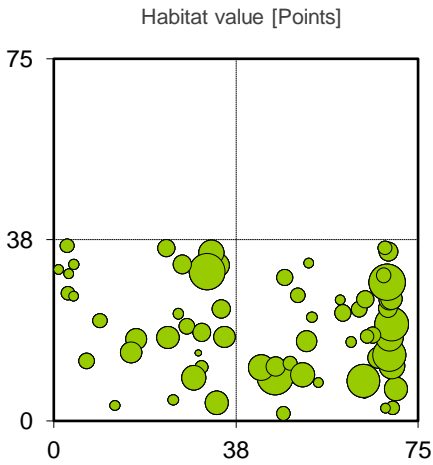

Technical information

Name: **Sägbrunn**

PBI: **31**

Forest type: **Beech-oak**

DE

Topic:

Positive selection of elite and habitat trees

State/ Region	Owner	Year of establishment	Size
Steigerwald, Bavaria	Freistaat Bayern, Bavarian State Forest Enterprise (BaySF)	2014	0.3 ha
Altitude [m.a.s.l.]	Mean annual precipitation [mm]	Mean annual temperature [°C]	Natural forest community
270	750	8.5	Galio-Fagetum
Number of trees [N/ha]	Basal area [m ² /ha]	Volume [m ³ /ha]	Habitat value [points]
306	38.9	412.4	6 043

DBH distribution

Tree species distribution [% Volume]

Marteloscope map:

Tree species	N [#]	N/ha [#]	BA [m ²]	BA/ha [m ²]	V [m ³]	V/ha [m ³]
Beech	36	128	3.5	12.5	40.1	142.5
Oak	26	92	6.1	21.6	68.1	242.0
Hornbeam	24	85	1.4	4.8	7.9	27.9
Total	86	306	10.9	38.9	40.0	412.4

Timber quality

Microhabitats

per tree species

Thematic maps:

Contact:

Ulrich Mergner
Forstbetrieb Ebrach (BaySF)
Marktplatz 2
D-96157 Ebrach

Tel: +49 9553 9897 0
info-ebrach@baysf.de