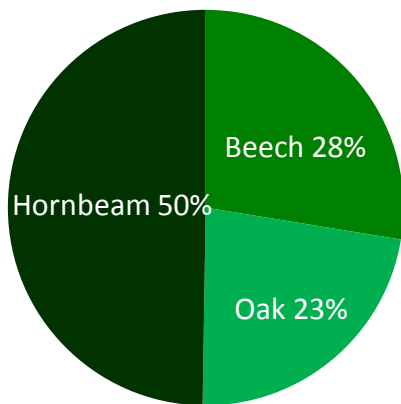

Microhabitats

per tree species