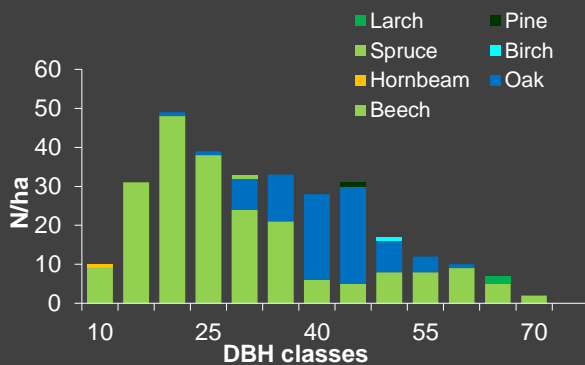

Technical information

Name: **Steinkreuz**

PBI: **31**

Forest type: **Beech-oak**

DE

Topic:

Positive selection of elite and habitat trees

State/ Region	Owner	Year of establishment	Size
Steigerwald, Bavaria	Freistaat Bayern, Bavarian State Forest Enterprise (BaySF)	2014	1.0 ha
Altitude [m.a.s.l.]	Mean annual precipitation [mm]	Mean annual temperature [°C]	Natural forest community
340	800	7.5	Luzulo-Fagetum
Number of trees [N/ha]	Basal area [m ² /ha]	Volume [m ³ /ha]	Habitat value [points]
302	30.1	327.2	3 803

DBH distribution

Tree species distribution [% Volume]

Marteloscope map:

Tree species	N/ha [#]	BA/ha [m ²]	V/ha [m ³]
Beech	214	17.7	177.3
Oak	82	11.3	133.9
Hornbeam	1	0.01	0.02
Spruce	1	0.1	0.45
Birch	1	0.2	2.54
Pine	1	0.2	2.23
Larch	2	0.6	10.8
Total	302	30.1	327.2