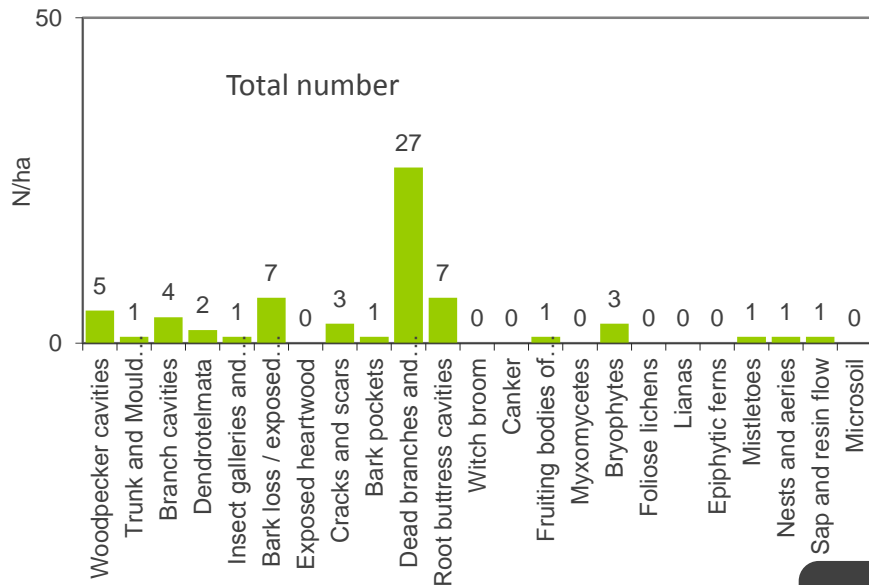

Technical information

Name: **Steinkreuz**

PBI: **31**

Forest type: **Beech-oak**

DE

Topic:

Positive selection of elite and habitat trees

State/ Region	Owner	Year of establishment	Size
Steigerwald, Bavaria	Freistaat Bayern, Bavarian State Forest Enterprise (BaySF)	2014	1.0 ha
Altitude [m.a.s.l.]	Mean annual precipitation [mm]	Mean annual temperature [°C]	Natural forest community
340	800	7.5	Luzulo-Fagetum
Number of trees [N/ha]	Basal area [m ² /ha]	Volume [m ³ /ha]	Habitat value [points]
302	30.1	327.2	3 803

DBH distribution

Tree species distribution [% Volume]

Marteloscope map:

Tree species	N/ha [#]	BA/ha [m ²]	V/ha [m ³]
Beech	214	17.7	177.3
Oak	82	11.3	133.9
Hornbeam	1	0.01	0.02
Spruce	1	0.1	0.45
Birch	1	0.2	2.54
Pine	1	0.2	2.23
Larch	2	0.6	10.8
Total	302	30.1	327.2

Timber quality

- Fuel
- D
- C
- B
- A

Total stand

Thematic maps:

Contact:

Ulrich Mergner
Forstbetrieb Ebrach (BaySF)
Marktplatz 2
D-96157 Ebrach

Tel: +49 9553 9897 0
info-ebrach@baysf.de

More information: