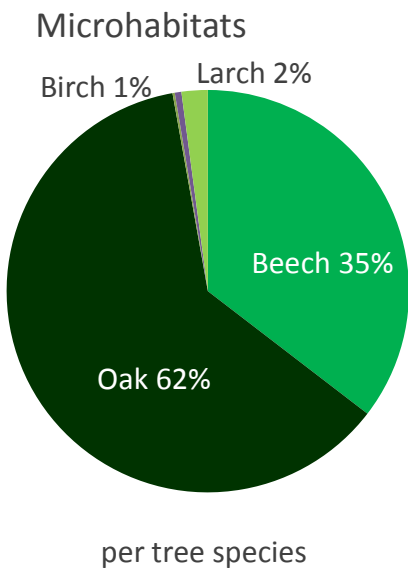

Technical information

Name: **Steinkreuz**

PBI: **31**

Forest type: **Beech-oak**

DE

Topic:

Positive selection of elite and habitat trees

State/ Region	Owner	Year of establishment	Size
Steigerwald, Bavaria	Freistaat Bayern, Bavarian State Forest Enterprise (BaySF)	2014	1.0 ha
Altitude [m.a.s.l.]	Mean annual precipitation [mm]	Mean annual temperature [°C]	Natural forest community
340	800	7.5	Luzulo-Fagetum
Number of trees [N/ha]	Basal area [m ² /ha]	Volume [m ³ /ha]	Habitat value [points]
302	30.1	327.2	3 803

DBH distribution

Tree species distribution [% Volume]

Marteloscope map:

Tree species	N/ha [#]	BA/ha [m ²]	V/ha [m ³]
Beech	214	17.7	177.3
Oak	82	11.3	133.9
Hornbeam	1	0.01	0.02
Spruce	1	0.1	0.45
Birch	1	0.2	2.54
Pine	1	0.2	2.23
Larch	2	0.6	10.8
Total	302	30.1	327.2

Timber quality

- Fuel
- D
- C
- B
- A

Total stand

Thematic maps:

Contact:

Ulrich Mergner
Forstbetrieb Ebrach (BaySF)
Marktplatz 2
D-96157 Ebrach

Tel: +49 9553 9897 0
info-ebrach@baysf.de

More information: