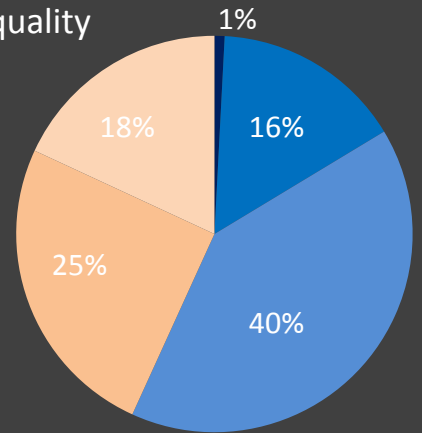

Timber quality

- Fuel
- D
- C
- B
- A

Total stand