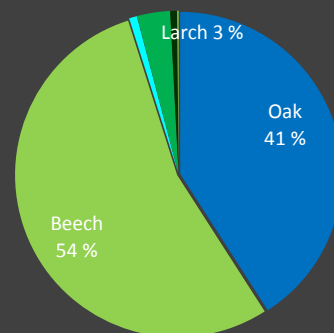

Technical information

Name: **Steinkreuz**

PBI: **31**

Forest type: **Beech-oak**

DE

Topic:

Positive selection of elite and habitat trees

State/ Region	Owner	Year of establishment	Size
Steigerwald, Bavaria	Freistaat Bayern, Bavarian State Forest Enterprise (BaySF)	2014	1.0 ha
Altitude [m.a.s.l.]	Mean annual precipitation [mm]	Mean annual temperature [°C]	Natural forest community
340	800	7.5	Luzulo-Fagetum
Number of trees [N/ha]	Basal area [m ² /ha]	Volume [m ³ /ha]	Habitat value [points]
302	30.1	327.2	3 803

DBH distribution

Tree species distribution [% Volume]

Marteloscope map:

Tree species	N/ha [#]	BA/ha [m ²]	V/ha [m ³]
Beech	214	17.7	177.3
Oak	82	11.3	133.9
Hornbeam	1	0.01	0.02
Spruce	1	0.1	0.45
Birch	1	0.2	2.54
Pine	1	0.2	2.23
Larch	2	0.6	10.8
Total	302	30.1	327.2