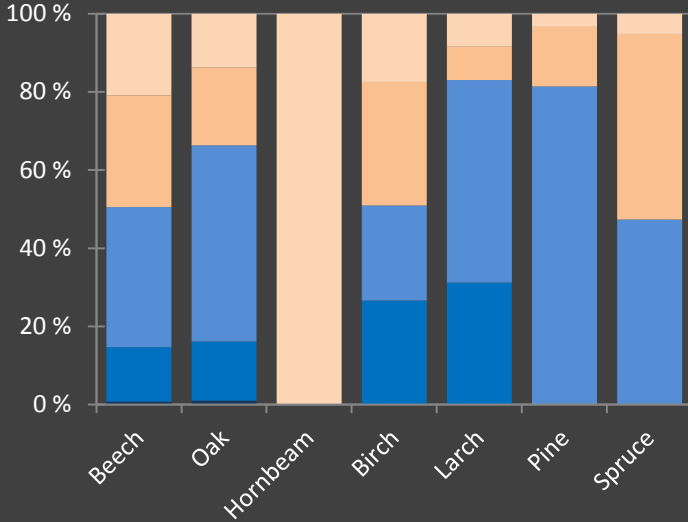

Technical information

Name: **Steinkreuz**

PBI: **31**

Forest type: **Beech-oak**

DE

Topic:

Positive selection of elite and habitat trees

State/ Region	Owner	Year of establishment	Size
Steigerwald, Bavaria	Freistaat Bayern, Bavarian State Forest Enterprise (BaySF)	2014	1.0 ha
Altitude [m.a.s.l.]	Mean annual precipitation [mm]	Mean annual temperature [°C]	Natural forest community
340	800	7.5	Luzulo-Fagetum
Number of trees [N/ha]	Basal area [m ² /ha]	Volume [m ³ /ha]	Habitat value [points]
302	30.1	327.2	3 803

DBH distribution

Tree species distribution [% Volume]

Marteloscope map:

Tree species	N/ha [#]	BA/ha [m ²]	V/ha [m ³]
Beech	214	17.7	177.3
Oak	82	11.3	133.9
Hornbeam	1	0.01	0.02
Spruce	1	0.1	0.45
Birch	1	0.2	2.54
Pine	1	0.2	2.23
Larch	2	0.6	10.8
Total	302	30.1	327.2

Timber quality

- Fuel
- D
- C
- B
- A

Total stand

Thematic maps:

Contact:

Ulrich Mergner
Forstbetrieb Ebrach (BaySF)
Marktplatz 2
D-96157 Ebrach

Tel: +49 9553 9897 0
info-ebrach@baysf.de

More information: