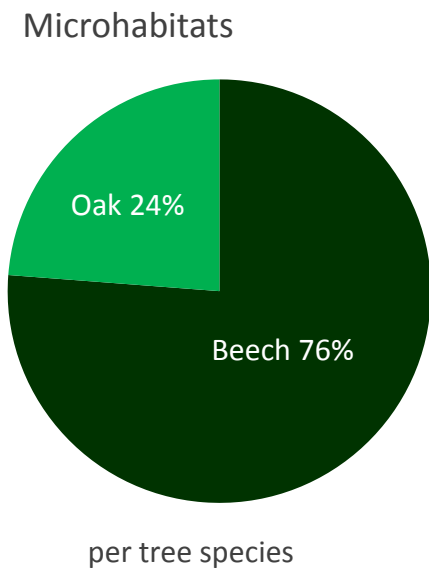

Technical information

Name: **Falkenberg**

PBI: **28**

Forest type: **Beech-oak**

FR

Topic: Positive selection of elite and habitat trees

State/ Region	Owner	Year of establishment	Size
Vosges Nord / Lorraine	State	2015	1.0 ha
Altitude [m.a.s.l.]	Mean annual precipitation [mm]	Mean annual temperature [°C]	Natural forest community
380	850	10.5	Luzulo-Fagetum
Number of trees [N/ha]	Basal area [m ² /ha]	Volume [m ³ /ha]	Habitat value [points]
308	31.2	451.8	8 690

DBH distribution

Tree species distribution [% Volume]

Marteloscope map:

Tree species	N/ha [#]	BA/ha [m ²]	V/ha [m3]
Beech	249	21.1	302.1
Oak	58	10.2	149.8
Fir	1	0.001	0.001
Total	308	31.2	451.8

Thematic maps: