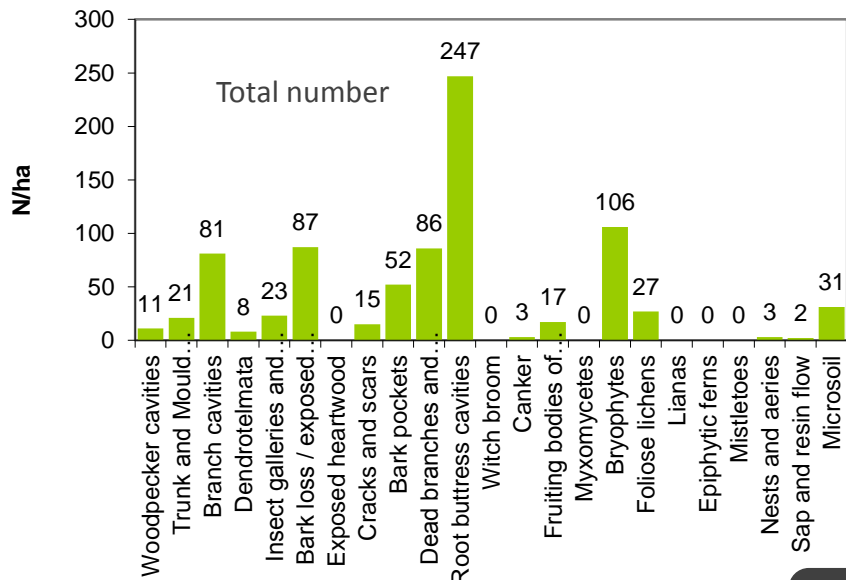

Technical information

Name: **Falkenberg**

PBI: **28**

Forest type: **Beech-oak**

FR

Topic: Positive selection of elite and habitat trees

State/ Region	Owner	Year of establishment	Size
Vosges Nord / Lorraine	State	2015	1.0 ha
Altitude [m.a.s.l.]	Mean annual precipitation [mm]	Mean annual temperature [°C]	Natural forest community
380	850	10.5	Luzulo-Fagetum
Number of trees [N/ha]	Basal area [m ² /ha]	Volume [m ³ /ha]	Habitat value [points]
308	31.2	451.8	8 690

DBH distribution

Tree species distribution [% Volume]

Marteloscope map:

Tree species	N/ha [#]	BA/ha [m ²]	V/ha [m3]
Beech	249	21.1	302.1
Oak	58	10.2	149.8
Fir	1	0.001	0.001
Total	308	31.2	451.8

Thematic maps: