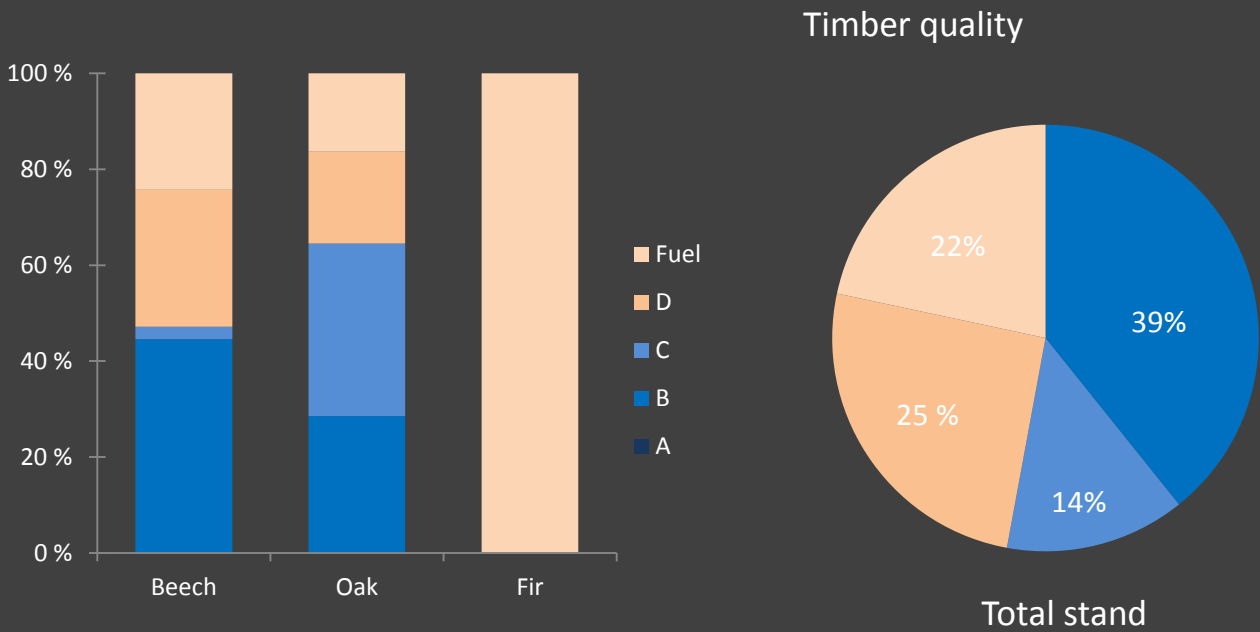

DBH distribution

Tree species distribution [% Volume]

Marteloscope map:

Tree species	N/ha [#]	BA/ha [m ²]	V/ha [m3]
Beech	249	21.1	302.1
Oak	58	10.2	149.8
Fir	1	0.001	0.001
Total	308	31.2	451.8

Thematic maps: